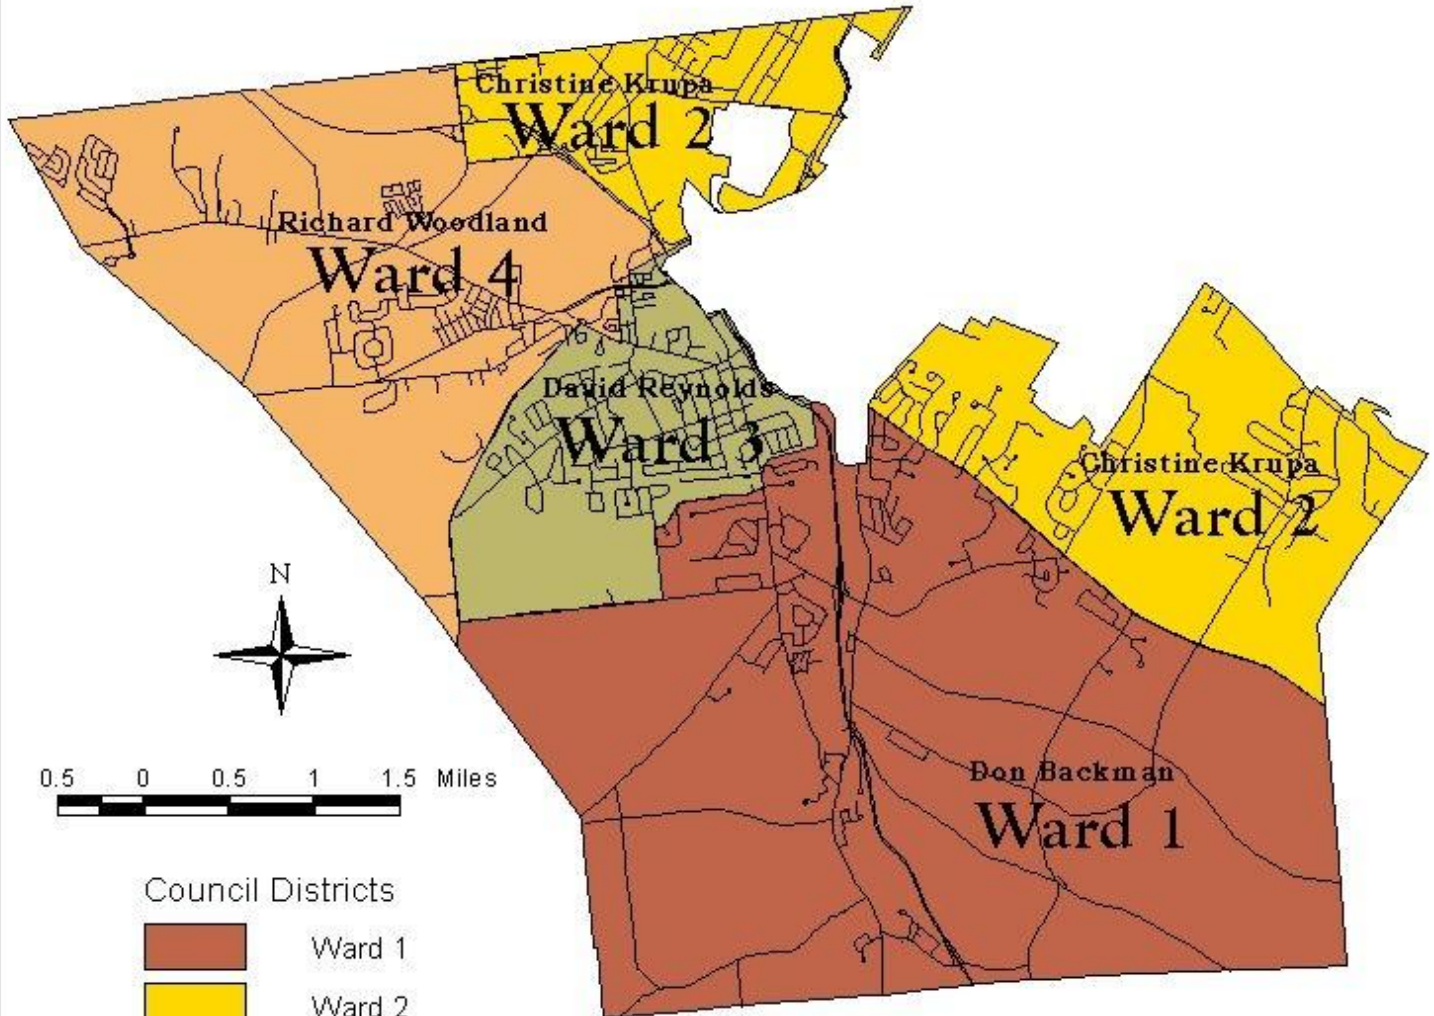

COUNCIL DISTRICT MAP TOWN OF NEW HARTFORD

0.5 0 0.5 1 1.5 Miles

Council Districts

- Ward 1
- Ward 2
- Ward 3
- Ward 4

Town Supervisor: Patrick M. Tyksinski

January 4, 2010 Planning Department

This information has been compiled for planning and zoning purposes and may not be reproduced or transmitted for commercial purposes or for any other purpose without the prior authorization of the Town of New Hartford Planning Department. The Town of New Hartford Planning Department shall not be liable for misuse or misinterpretation of this information.